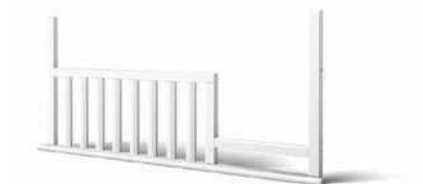

TODDLER RAIL FOR 7510 / 7517

[VIEW PRODUCT ONLINE](#)

Product Code: TR 7500

TODDLER RAIL FOR 7501 / 7502