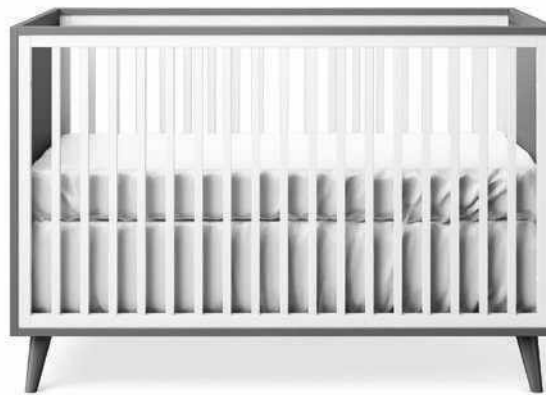

### FULL BED

W: 2020 mm – 79 1/2 inches

D: 1095 mm – 43 1/8 inches

H (headboard): 1150 mm – 45 1/4 inches

Mattress size (Not included): 54 x 75 inches

 [VIEW PRODUCT ONLINE](#)

Product Code: 11510