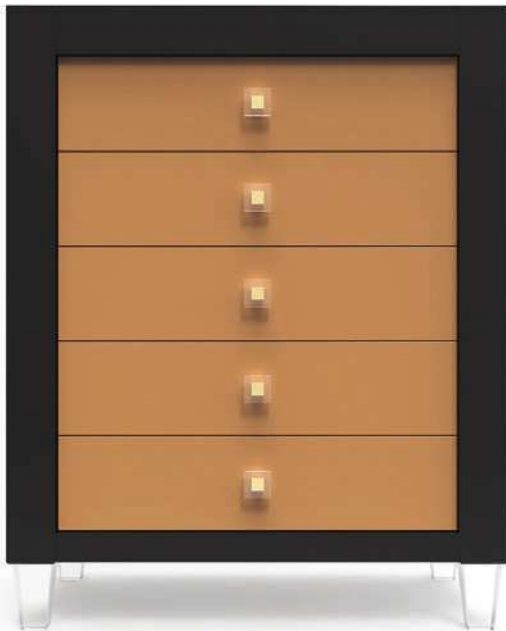

[VIEW PRODUCT ONLINE](#)

Product Code: 16005

TALL CHEST

W: 1015 mm – 40 inches
D: 540 mm – 21 1/4 inches
H: 1215 mm – 51 5/8 inches