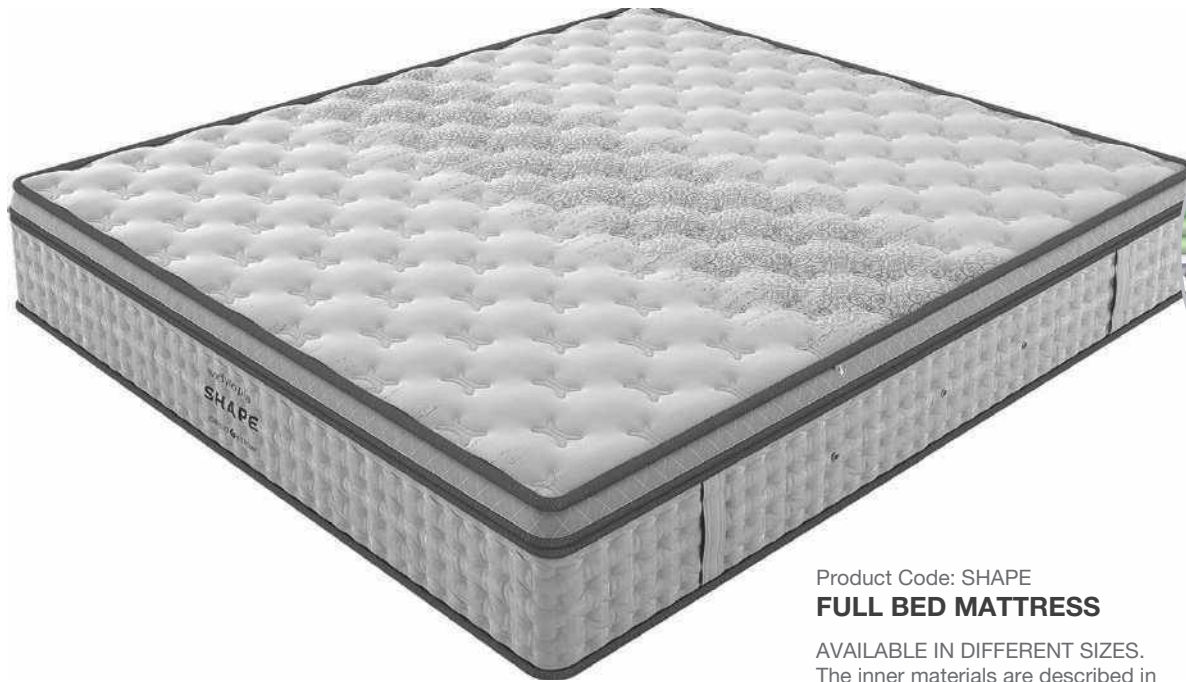

Product Code: MS0000

**MATTRESS SUPPORT**

100% Solid wood Frame with an adjustable "Y" attachment system made of galvanized metal. Compatible with all cribs on all collections.

- FORESTEX fabric
- Bio wave foam inn
- Polyester wad
- Quilted hill jump system
- HR open cells foam layer
- Double grant relief foam layer
- Flexcoat
- Pocket springs scan system
- Frame support
- Upper border support system
- SC fiber filter
- Grant relief foam inn
- Polyester wad
- FORESTEX fabric