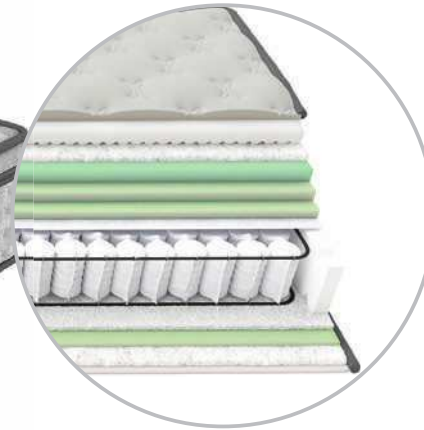

- FORESTEX fabric
- Bio wave foam inn
- Polyester wad
- Quilted hill jump system
- HR open cells foam layer
- Double grant relief foam layer
- Flexcoat
- Pocket springs scan system
- Frame support
- Upper border support system
- SC fiber filter
- Grant relief foam inn
- Polyester wad
- FORESTEX fabric

Product Code: SHAPE
FULL BED MATTRESS

AVAILABLE IN DIFFERENT SIZES.
The inner materials are described in
order of placement on the mattress.