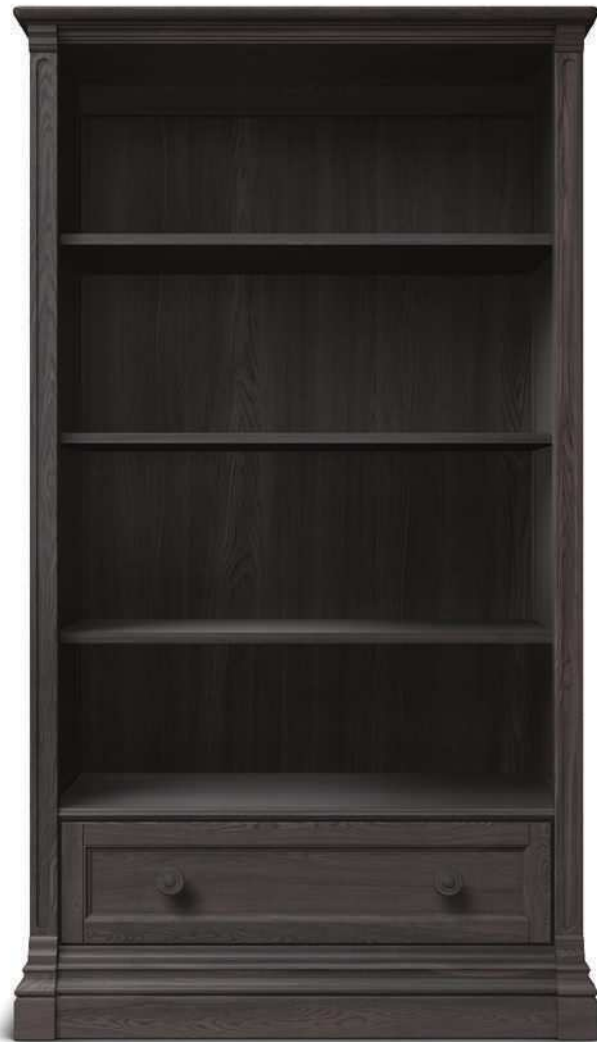

[VIEW PRODUCT ONLINE](#)

Product Code: 8022

BOOKCASE

W: 1015 mm – 40 inches
D: 440 mm – 17 3/8 inches
H: 1780 mm – 70 1/8 inches