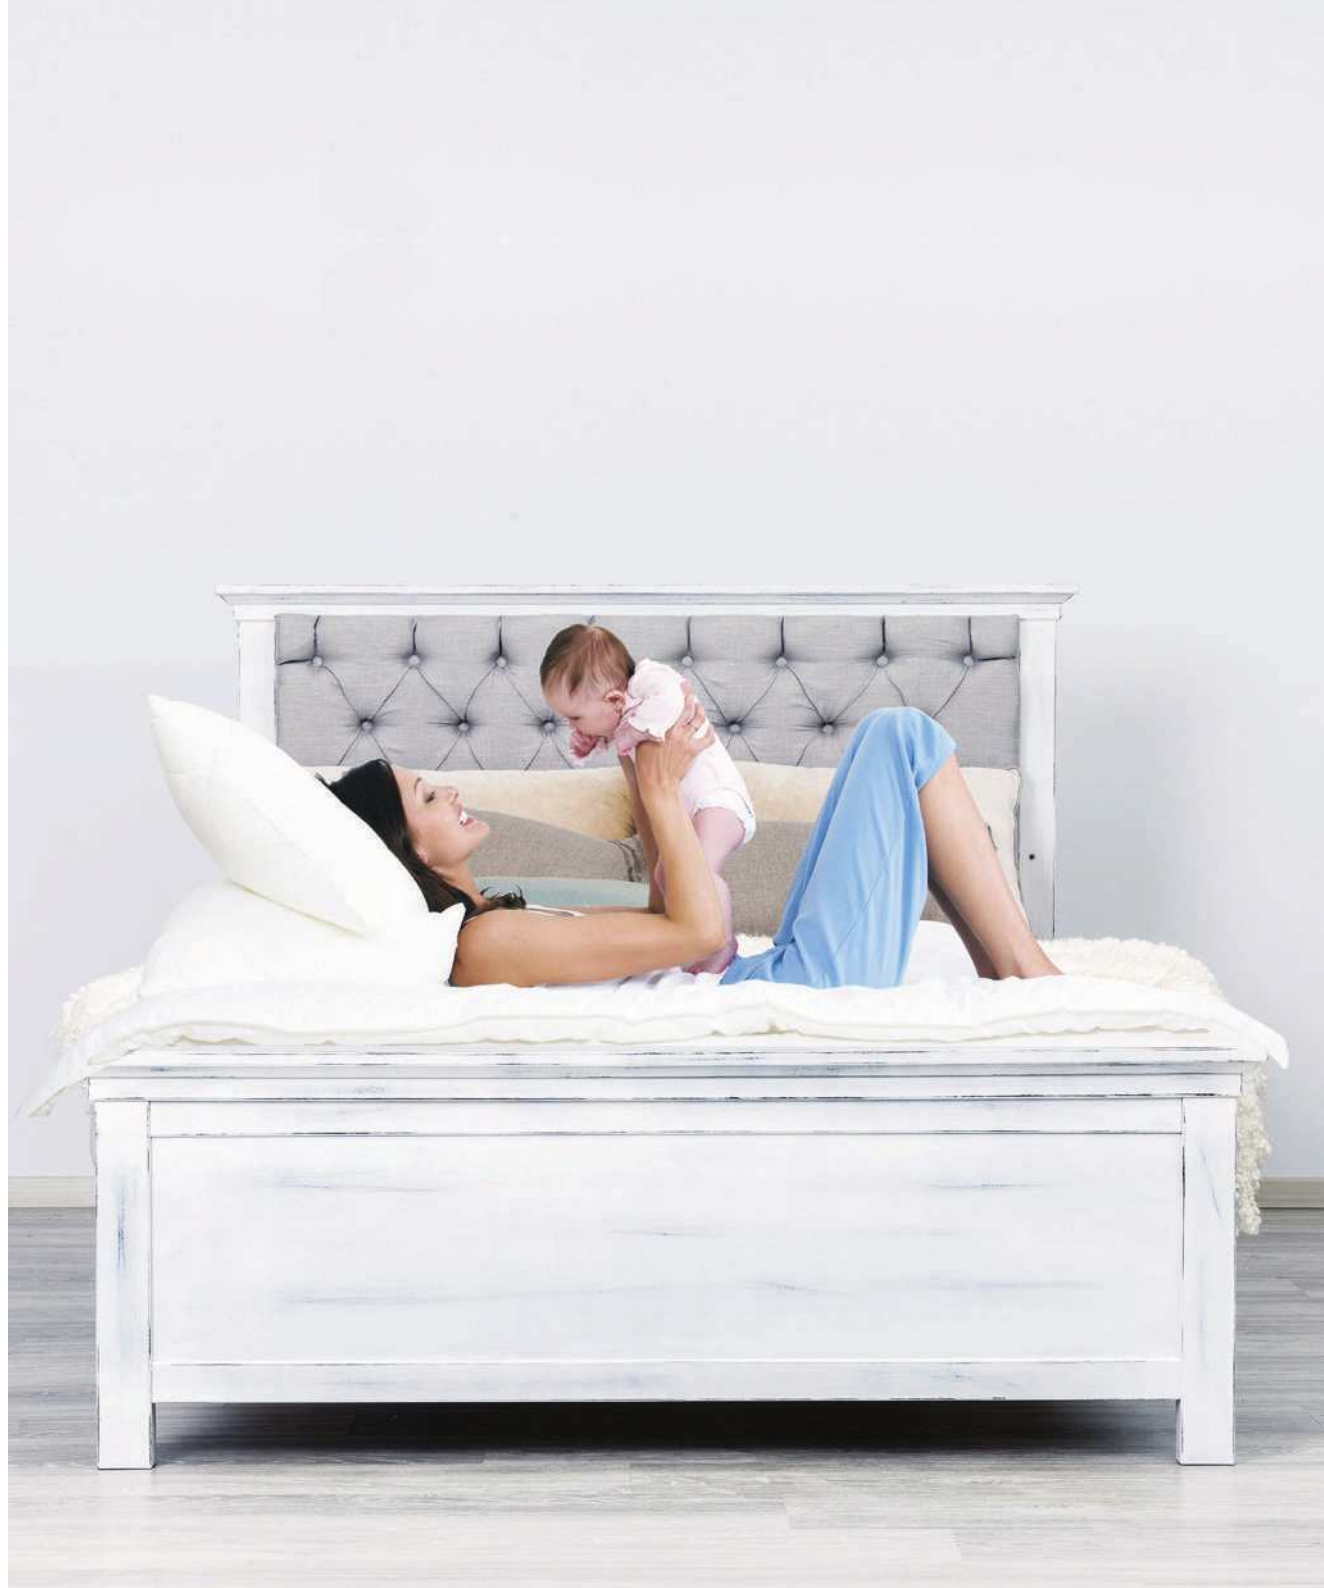

KARISMA COLLECTION

**SIMPLICITY IS TIMELESS! THIS
SHAKER STYLE IS SHAKING
DESIGN BOUNDARIES.**

Karisma Collection is a subtle blend of styles to find a place in the everyday DIY design Jedi. Modern but not too minimalist, gender neutral with limitless accent possibilities, simplicity is the ultimate form of sophistication.