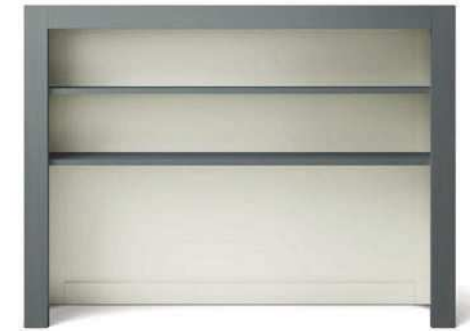

[VIEW PRODUCT ONLINE](#)

Product Code: 4018

**HUTCH**

W: 1470 mm – 57 7/8 inches  
D: 300 mm – 11 3/4 inches  
H: 1100 mm – 43 1/4 inches

[VIEW PRODUCT ONLINE](#)

Product Code: 4019

**MIRROR**

W: 650 mm – 25 5/8 inches  
D: 30 mm – 1 1/8 inches  
H: 1200 mm – 47 1/4 inches